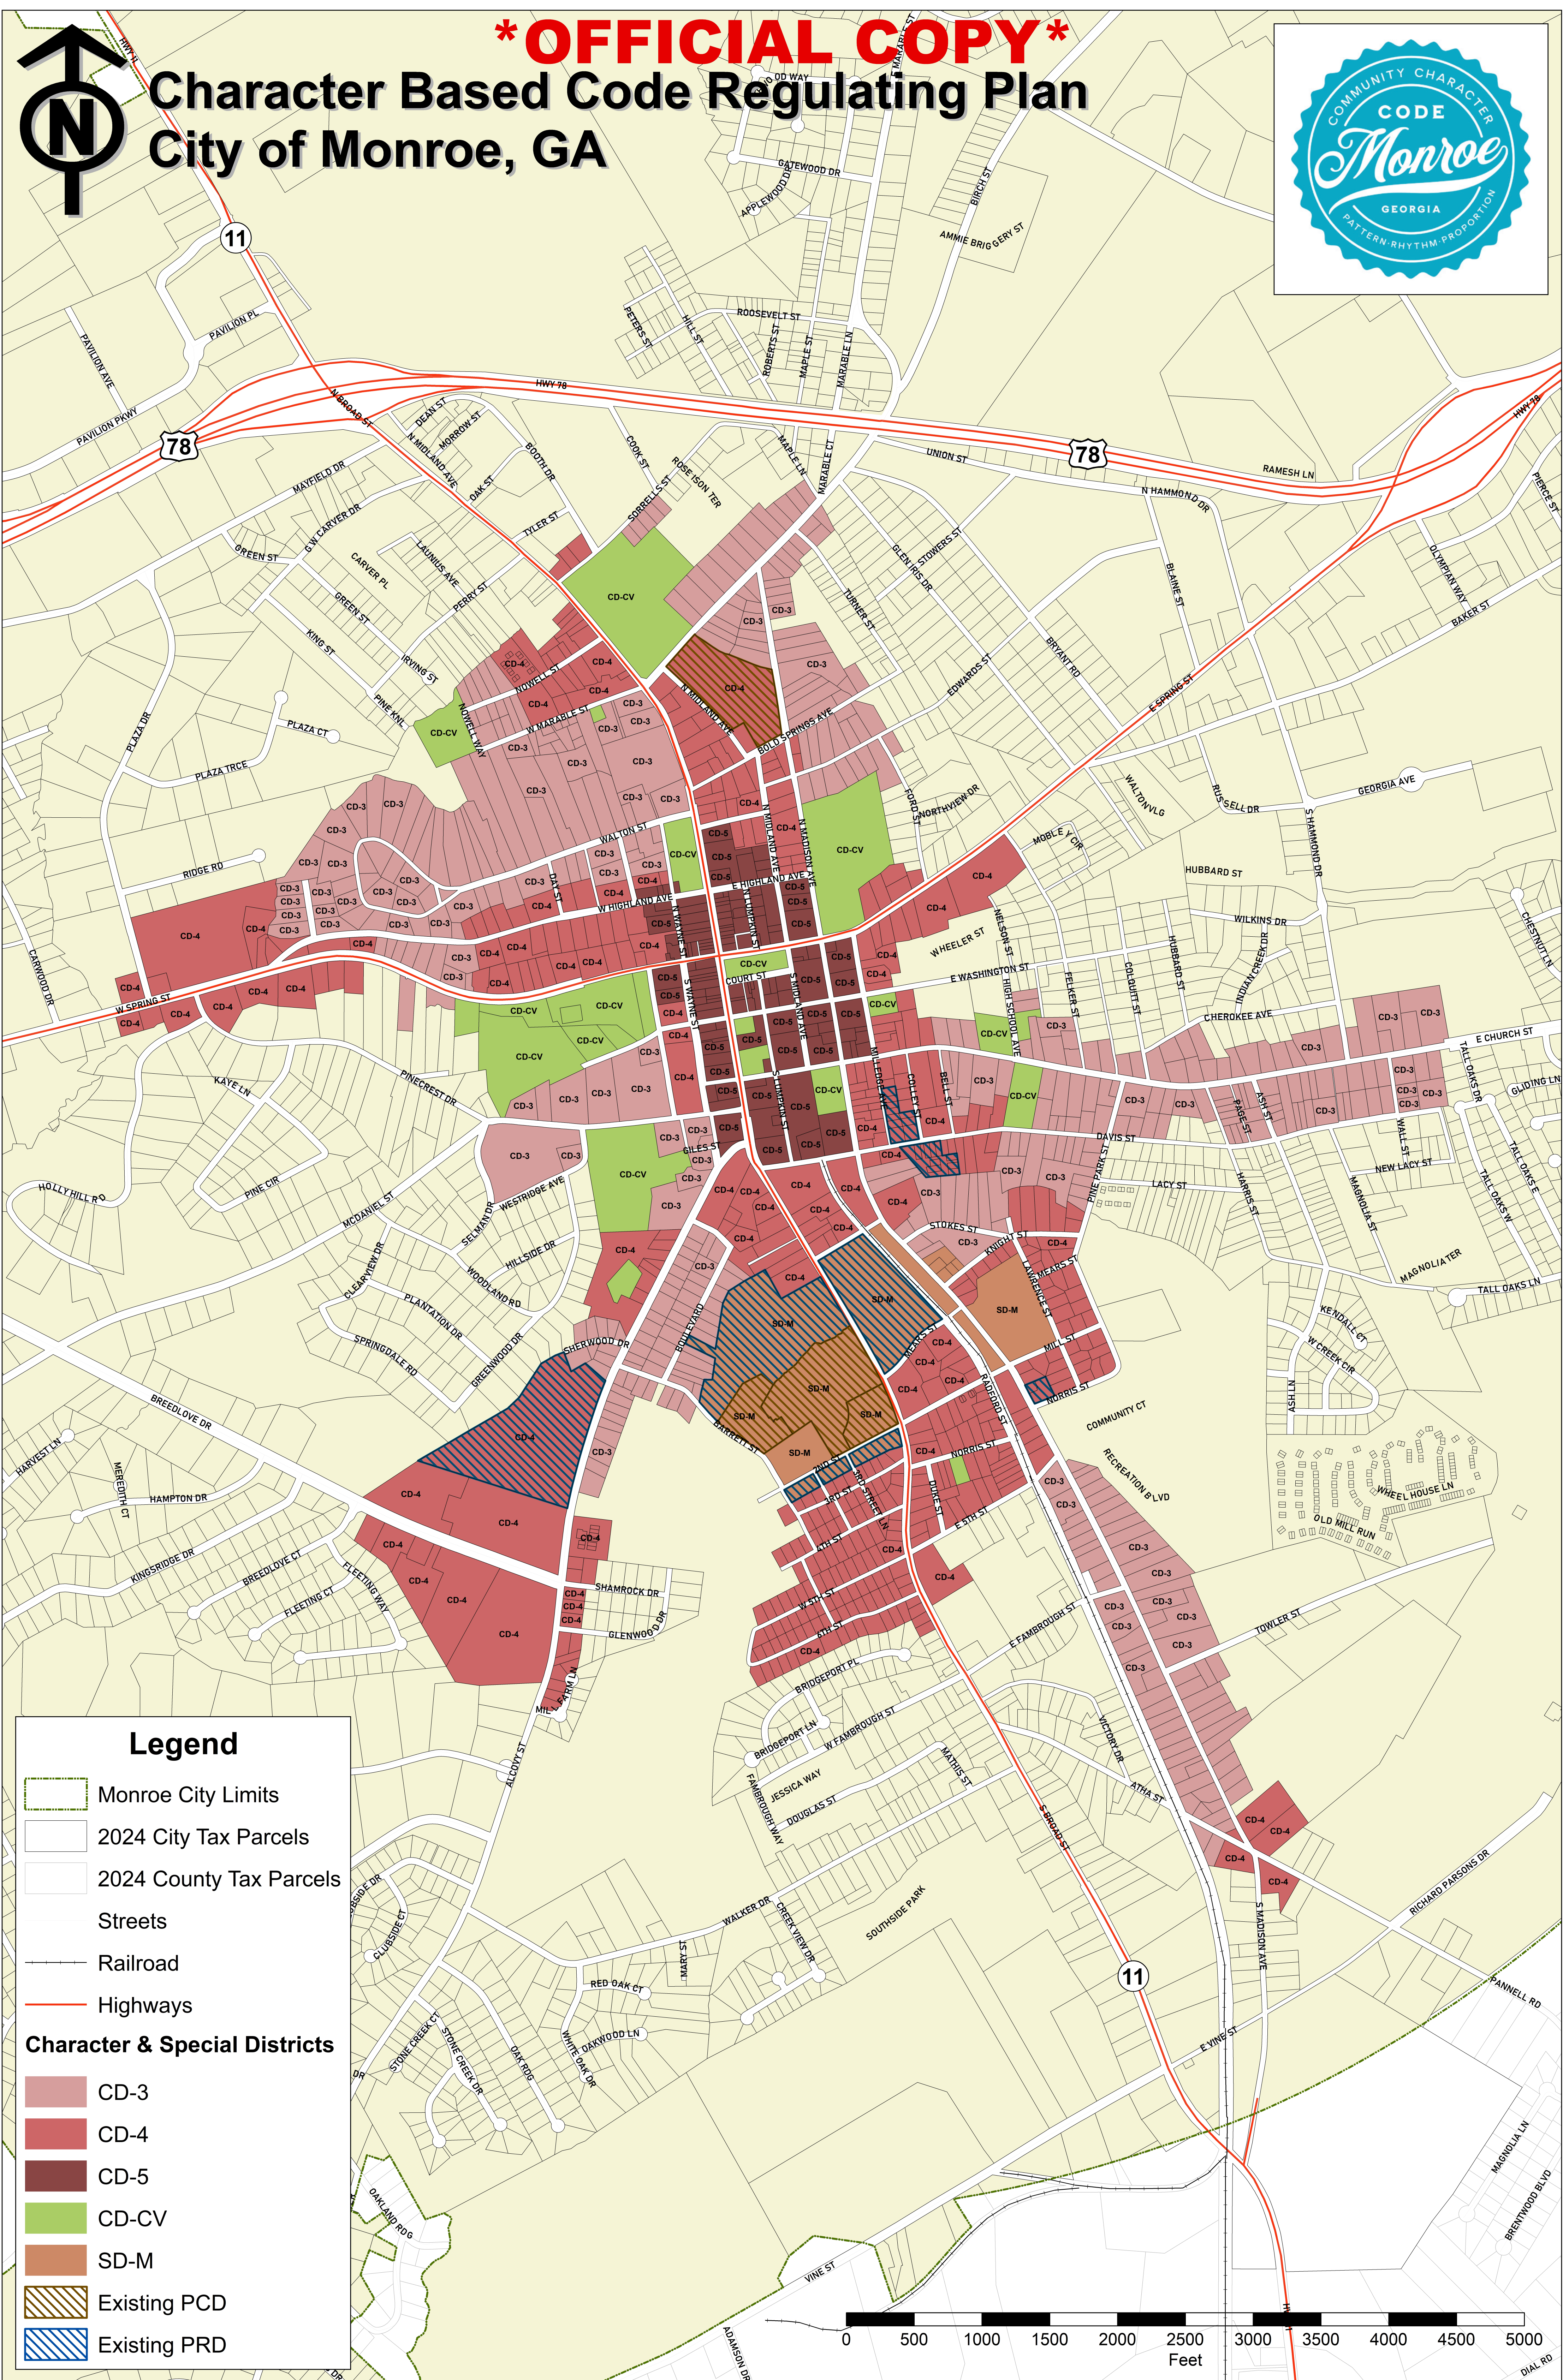

OFFICIAL COPY

Character Based Code Regulating Plan City of Monroe, GA

Legend

- Monroe City Limits
- 2024 City Tax Parcels
- 2024 County Tax Parcels
- Streets
- Railroad
- Highways

Character & Special Districts

- CD-3
- CD-4
- CD-5
- CD-CV
- SD-M
- Existing PCD
- Existing PRD